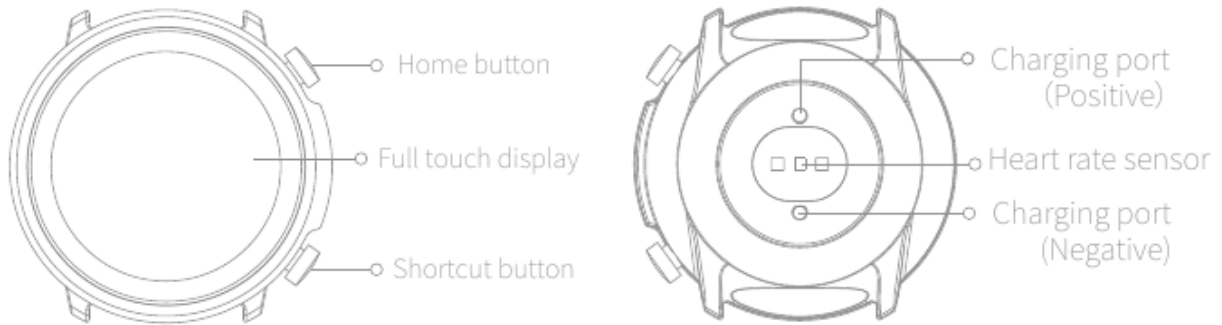

Please read this manual carefully before using the product and keep it properly

Product description

Packing list: Mibro Watch A1 (including strap) X 1, Quick GuideX1, User manual X 1, Magnetic charging X 1.

Product overview

Buttons and touch

Home button

Turning On:
Holding the button for 2 seconds until the screen lights up
Turning Off:
Long press the button for 2 seconds until the screen turn off
Return: Click