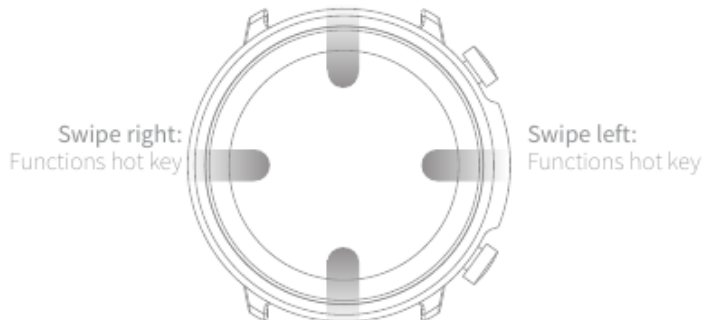

Mibro Watch A1

mibro

Please read this manual carefully before using the product and keep it properly

Product description

Packing list: Mibro Watch A1 (including strap) X 1, Quick GuideX1, User manual X 1, Magnetic charging X 1.

Product overview

Buttons and touch

Home button

Turning On:
Holding the button for 2 seconds until the screen lights up
Turning Off:
Long press the button for 2 seconds until the screen turn off
Return: Click

Shortcut button

Swipe down: Call out the control center

Swipe up: Information interface

3. Function page operation

Function page: in the menu page, click each application icon to enter the